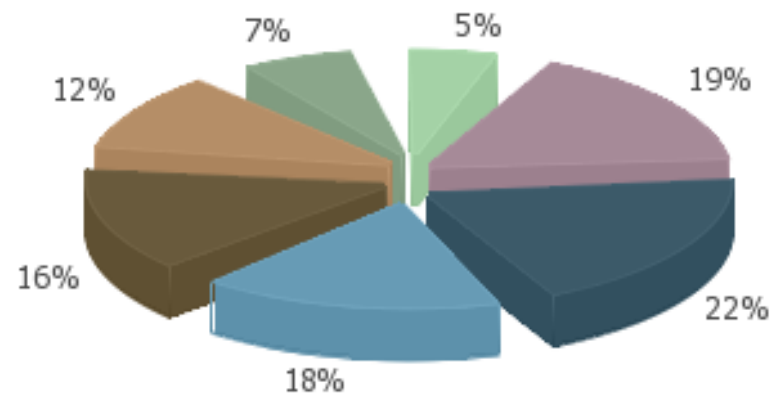

Visitor Settings

Visitor browsers - 3D pie-chart

Visitor browsers - full table

Browser	Visits	Unique visitors	Actions	Bounce Rate	Conversion Rate
Safari 5.0	201	134	616	54.23%	11.44%
Firefox 3.6	169	137	521	47.34%	6.51%
Chrome 10.0	146	119	485	38.36%	11.64%
Internet Explorer 8.0	111	100	473	23.42%	8.11%
Firefox 4.0	63	53	183	46.03%	6.35%
Opera 11.10	50	15	94	52%	0%
Internet Explorer 6.0	45	31	133	40%	2.22%
Internet Explorer 7.0	28	21	75	46.43%	3.57%
Safari 4.0	16	10	32	68.75%	6.25%