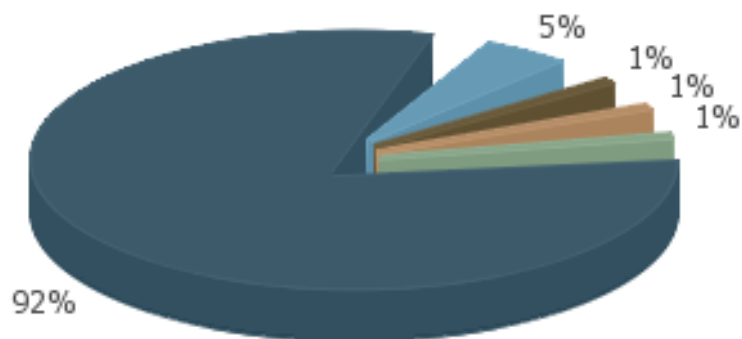

Referrers

Search Engines - 3D pie-chart

Keywords - full table

Keyword	Visits	Unique visitors	Actions	Bounce Rate	Conversion Rate
adobe design achievement	12	11	70	25%	25%
adobe awards	12	12	56	16.67%	41.67%
adaa	8	8	31	12.5%	12.5%
adobe competition	4	4	25	0%	50%
adobe award	3	3	10	33.33%	33.33%
adobe achievement awards	3	3	16	0%	33.33%
adaa live 2011 gallery	3	2	22	0%	66.67%
adobe design	2	2	2	100%	0%
lettre invitation à la c	2	1	2	100%	0%