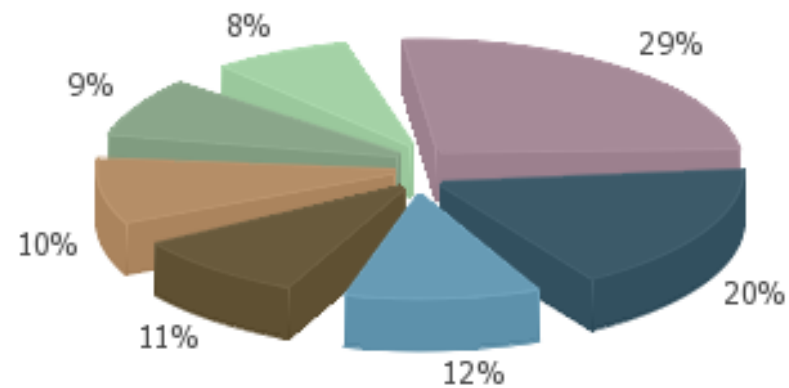

Screen resolutions - 3D pie-chart