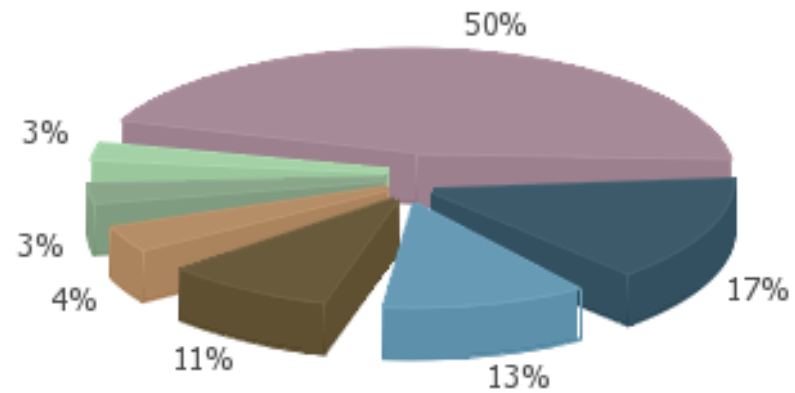

Referrers

Referrer Type - full table

Referrer Type	Visits	Unique visitors	Actions	Bounce Rate	Conversion Rate
Direct Entry	503	344	1232	57.26%	6.36%
Websites	314	303	1186	31.21%	6.05%
Search Engines	97	94	468	23.71%	24.74%

Websites - 3D pie-chart

- www.adobe.com
- compe.japandesign.ne.jp
- www.facebook.com
- kak.ru
- www.heyshow.com
- netdiver.net
- Others