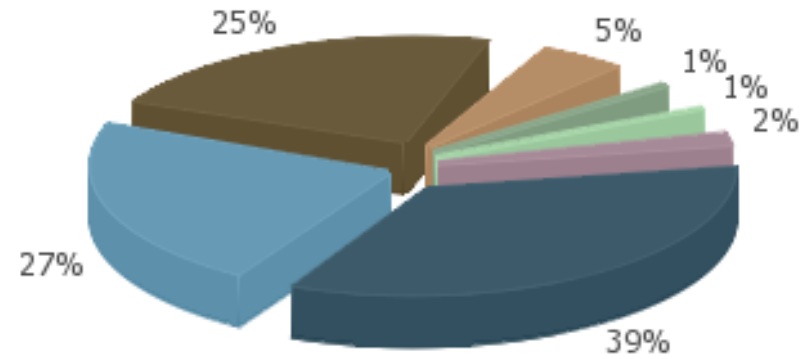

Visitor Settings

Operating systems - 3D pie-chart