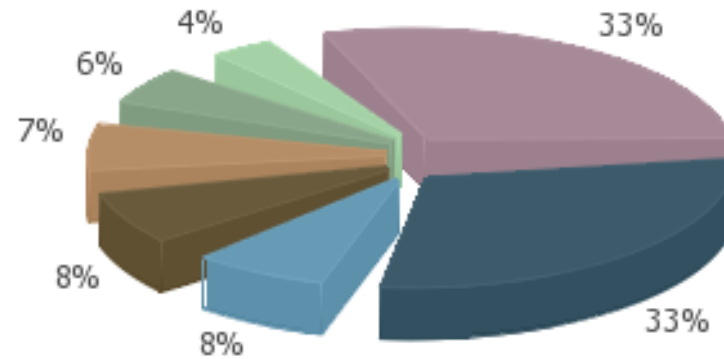

Website ADAA Site

Full Report

Date range: Monday 18 April 2011

Visits Summary

Visits Summary - full table

Name	Value
Visits	914
Unique visitors	681
Actions	2886
Maximum actions in one vi	42
Bounce Rate	45%
Actions per Visit	3.2
Avg. Visit Duration (in s	00:03:39

Visitors

Country - 3D pie-chart

Country - full table

Country	Visits	Unique visitors	Actions	Bounce Rate	Conversion Rate
United States	301	209	1011	39.53%	11.63%
Japan	77	64	344	33.77%	6.49%
Taiwan	75	60	210	40%	13.33%
Russian Federation	67	46	132	68.66%	0%
Korea, Republic of	53	46	208	37.74%	9.43%
China	36	32	167	25%	11.11%
Australia	27	23	114	14.81%	11.11%
United Kingdom	24	19	85	37.5%	12.5%
Brazil	22	16	49	63.64%	0%

Visitor Settings

Operating systems - 3D pie-chart

Screen resolutions - 3D pie-chart

Visitor Settings

List of Plugins - full table

Plugin	Visits	% Visits
 Cookie	914	100%
 Java	656	71.8%
 Flash	595	82.5%
 Quicktime	512	71%
 Pdf	409	56.7%
 Silverlight	311	43.1%
 Windowsmedia	305	42.3%
 Realplayer	168	23.3%
 Gears	115	16%
 Director	84	11.7%